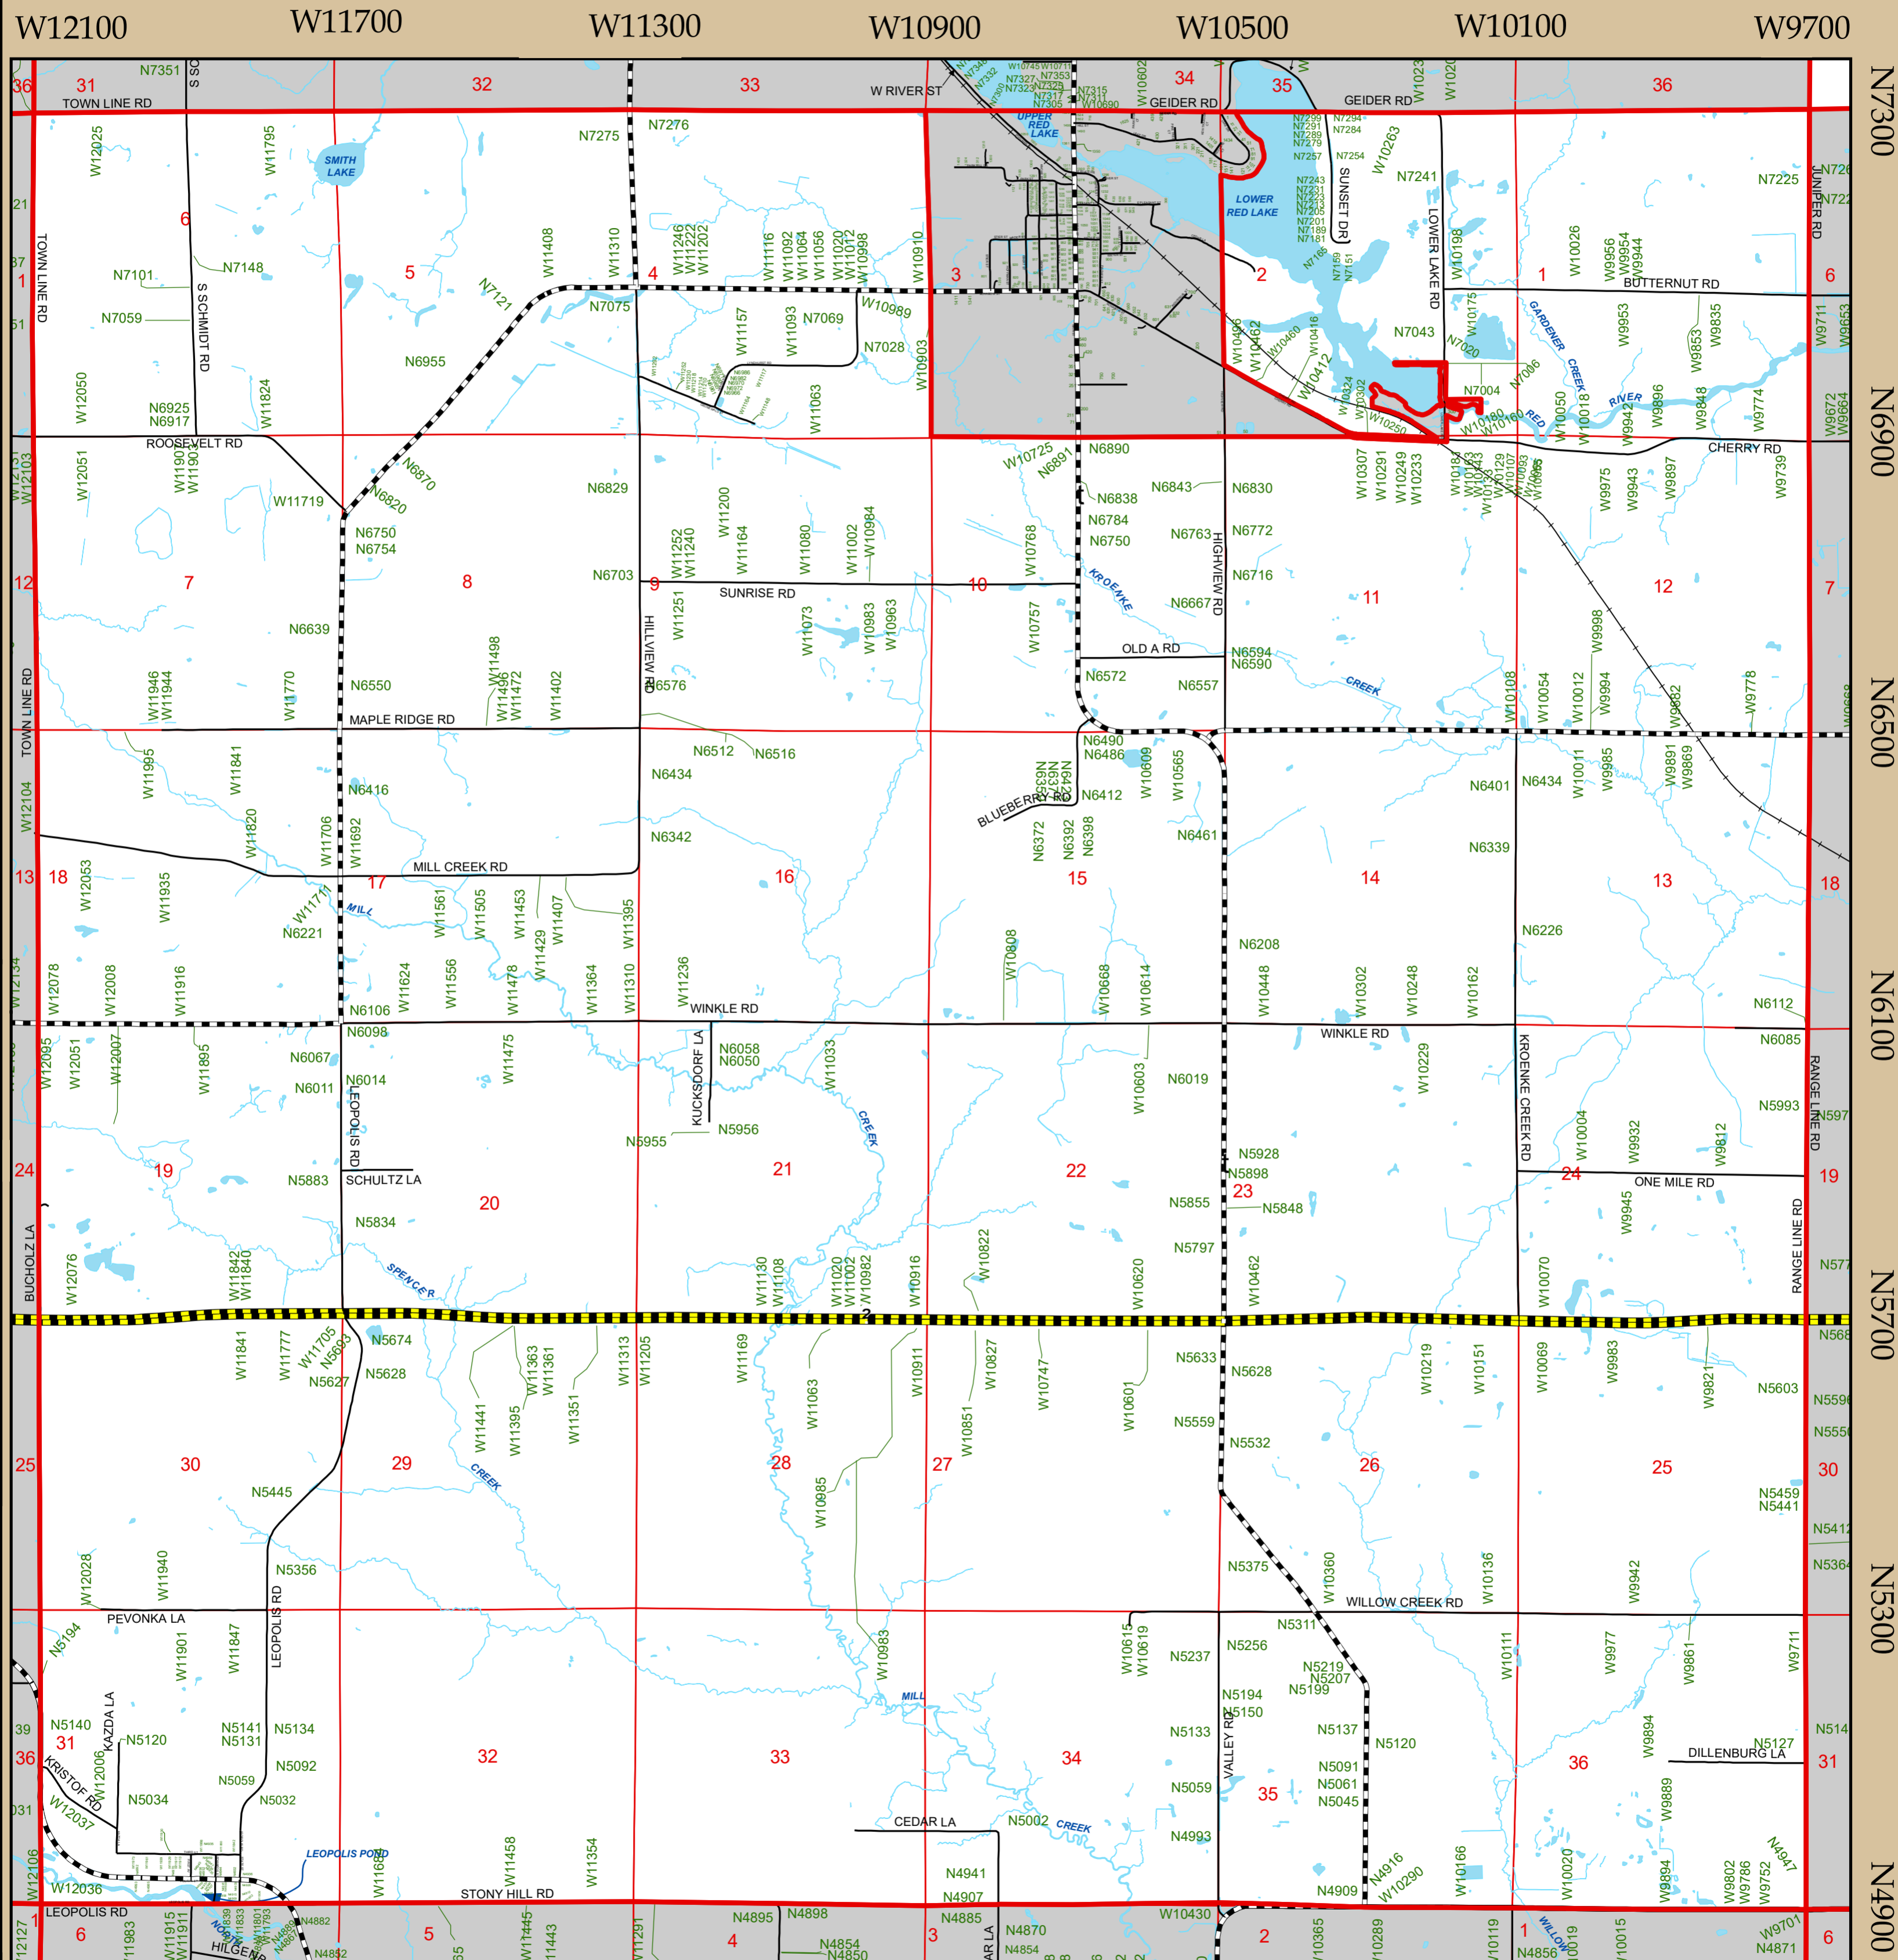

Town of Herman

T.27 N R.14 E.

Legend

- Federal/State Highways
- County Highways
- Town/Municipal Roads
- Private Roads
- Railroads
- Waterbodies

Information depicted on this map was interpreted from digital orthophotography and various other land records. An attempt was made to accurately represent the information shown hereon, however, recent changes in the physical and cultural landscape may not be represented. This map is intended for planning and general use only. Please refer to the original source documents for detailed information. If you have any questions or discover any discrepancies on this map, please contact the Shawano County Technology Services Dept. 715-526-4614.

Cartography: David Poffinberger, GISP
 Shawano County GIS Coordinator / Land Information Officer
 Date: 01 March 2018

Town of Herman